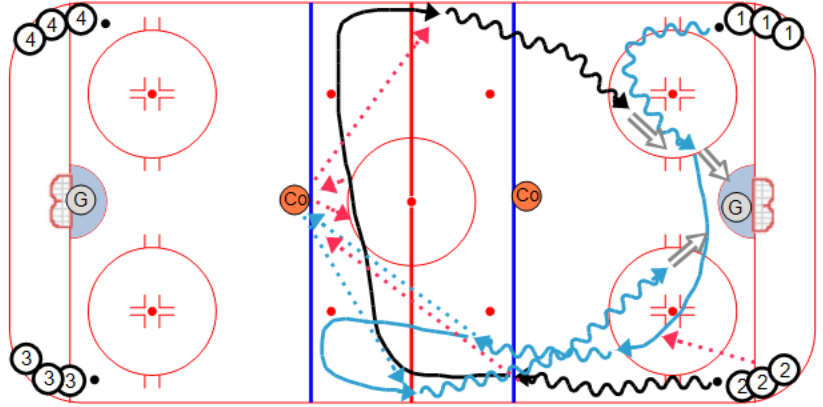

Description

All four corners go on the whistle.
 1 & 3 skate the same route.
 2 & 4 skate the same route.
 1 shoots then gets pass from 2nd player in 2 line.
 2 skates to the NZ and passes to the coach. They pass back and forth two times then coach hits 2 up the wall and 2 goes in for a shot.
 1 passes to coach then opens up to the wall and receives a return pass and goes in for a shot.

Key points :

--	--	--	--