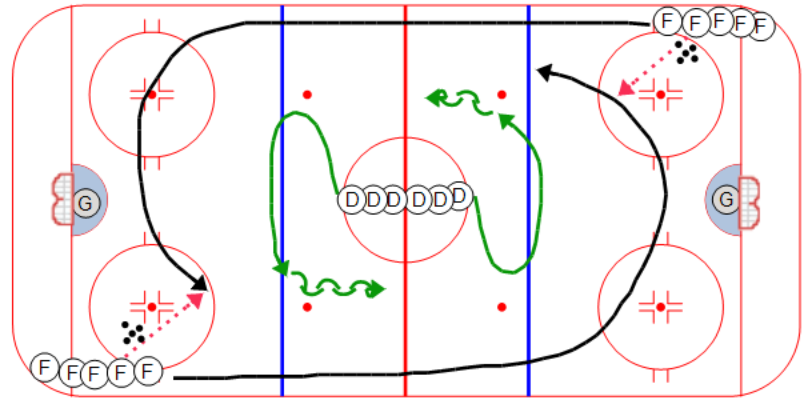

Description

Continuous drill.
All D in the middle of the ice.

Drill starts with the first F from each line skating hard to the opposite end and receiving a pass from the F at the front of the opposite line.

D from each side come out and mirror the F along the blue line and then defend the rush 1x1.

When the rush gets inside the blue line the next two F's start the drill.

Key Points :