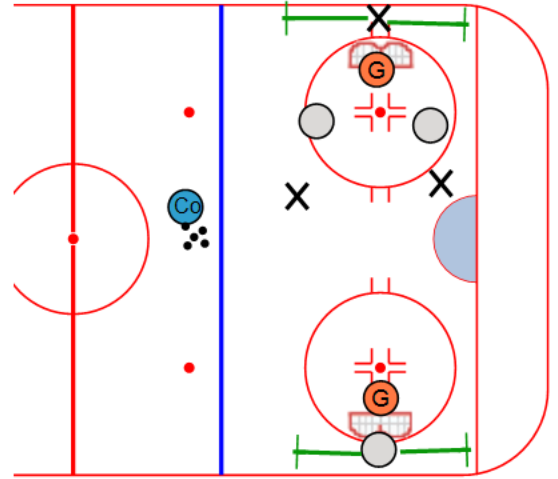

Description

Play is 2x2 plus the offensive player behind the net.
Player behind the net isn't allowed to come out from behind.
Defensive players can't attack player behind the net.
Defensive team must defend the offensive players out front.