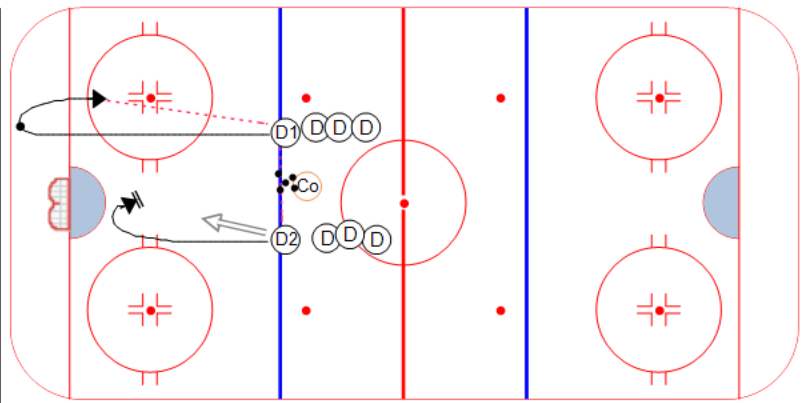

Title : "RIGHT-UP" DRILL

Content elements: _____

Components : _____

Description

1. Coach dumps puck behind net
2. D2 goes to the front of the net with feet facing forward
3. D1 picks up puck and goes "Right-Up" the ice
4. D1 passes to new D1
5. D2D pass to D2
6. D2 shoots

Be sure to reverse sides so D2 carries the puck and also have the D alternate lines so they work both sides.

Key Points :