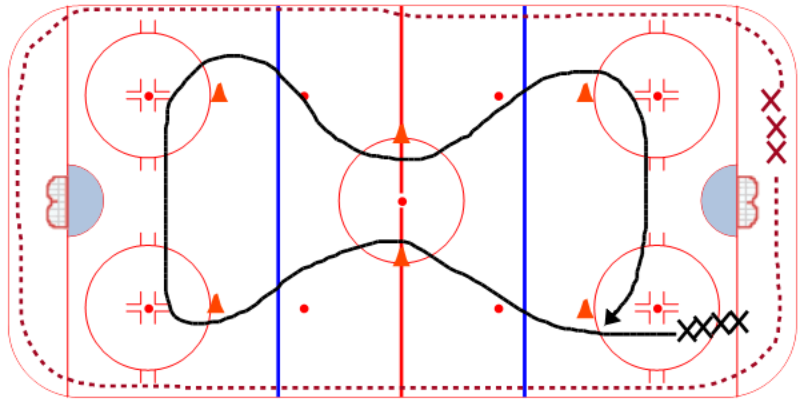

Title : Full Peanut

Content elements: \_\_\_\_\_

Components : \_\_\_\_\_

**Description**

Make four or more groups of skaters.

The first group skates the full peanut pattern shown while all the other groups skate around the outside of the rink.

After 15 seconds blow the whistle and the second group starts the peanut from wherever they are on the ice while the other groups skate around the outside.

Keep this up in 15 second intervals.

Key Points :