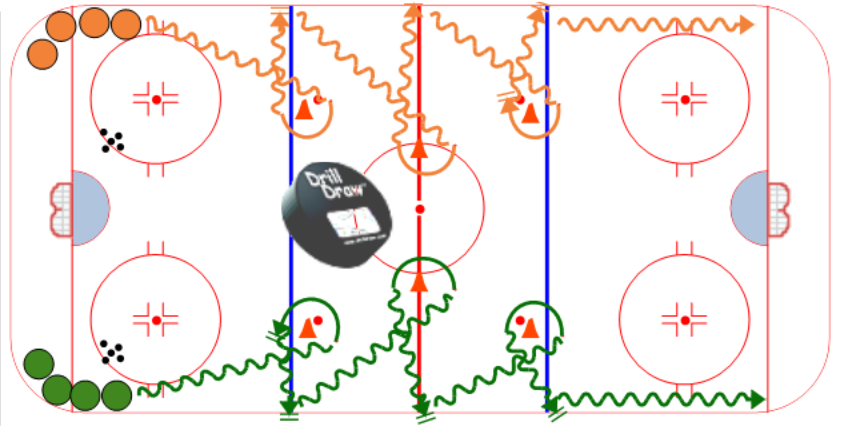

Description

Players skate with the puck, head high and looking straight ahead. They make a sharp turn around the cones, accelerate and then a quick stop close to the boards.

Key points :

Acceleration

Sharp turns

Stops

Puck control