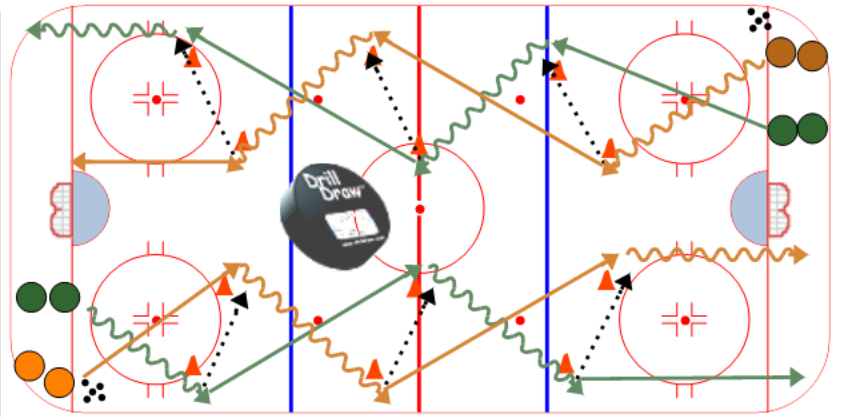

Title : Pass D-035

Category #1 : Skills

Category #2 : PASSES

**Description**

At each cone, player must pass the puck to the other player.

**Key points :**

Precision

Timing