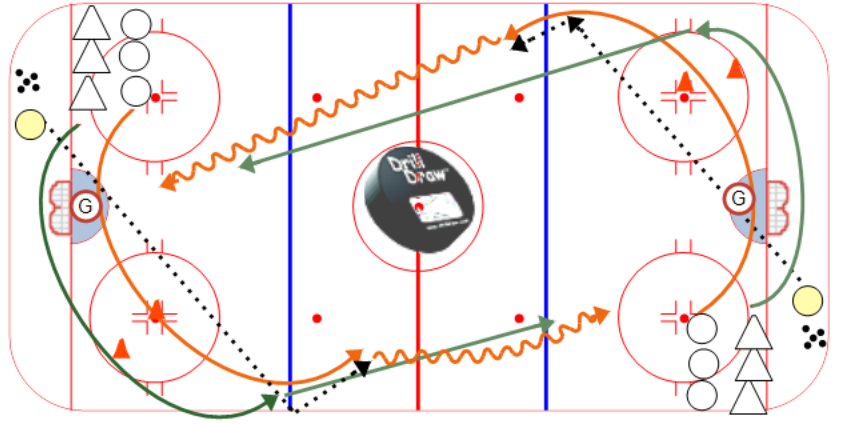

Title : 1 vs 1 D-025

Category #1 : RUSH

Category #2 : 1 VS 1

**Description**

● pass the puck toward the board to ○ who skates to the net. ▲ must pursue.

Key points :

Acceleration

Intensity