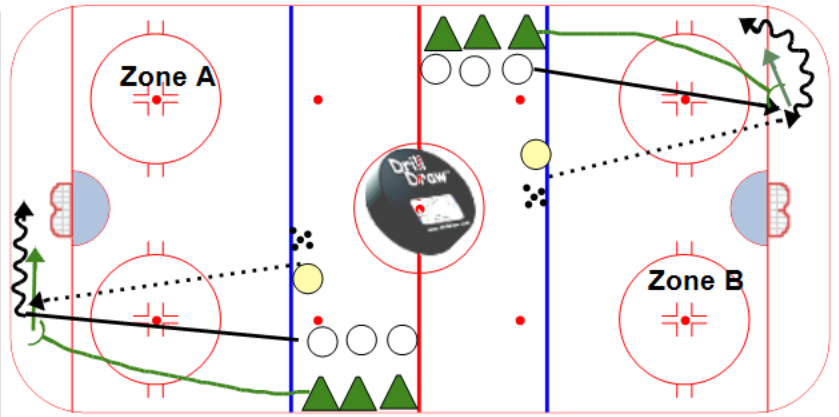

Title : 1 vs 1 D-024

Category #1 : RUSH

Category #2 : 1 VS 1

Description

● dumps the puck into the corner. Both players ○
▲ skates into the corner to take possession of the puck and try to go out of the zone.

Zone A player have to skate behind the net to get out of zone.

Zone B player try to come out of the zone skating beside the board.

Key points :

Acceleration

Perseverance