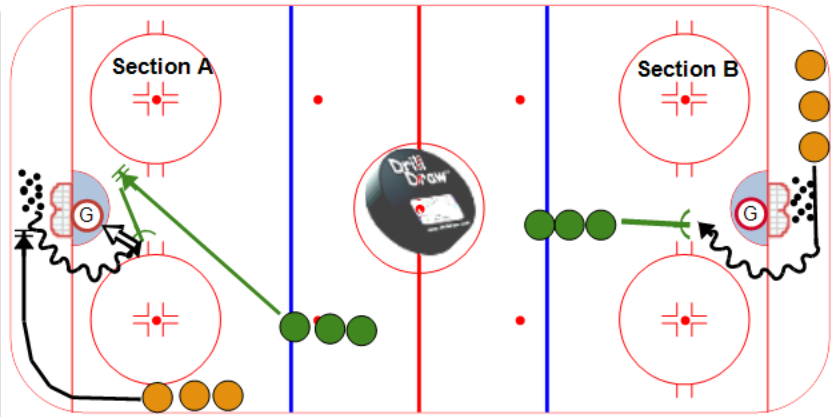

**Description**

Section A

● skates behind the net pick up a puck and come back in front to take a shot.

● skates to the right side of the net and stop when he see the other player coming back from the left side and charge ●

Section B

● skates behind the net and wrap around to get a shot. ● try to stop him.

**Key points :**

Play the man

Work hard