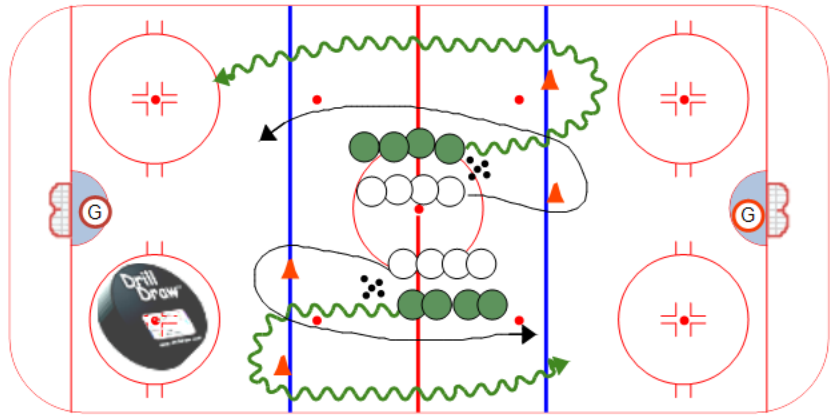

Description

1 vs 1 backchecking.
1 player carries puck around cone and attacks net.
Other must backcheck and prevent net drive.

Progression. Add pucks in corner for second effort
and 1vs1 in corner.

Key points :