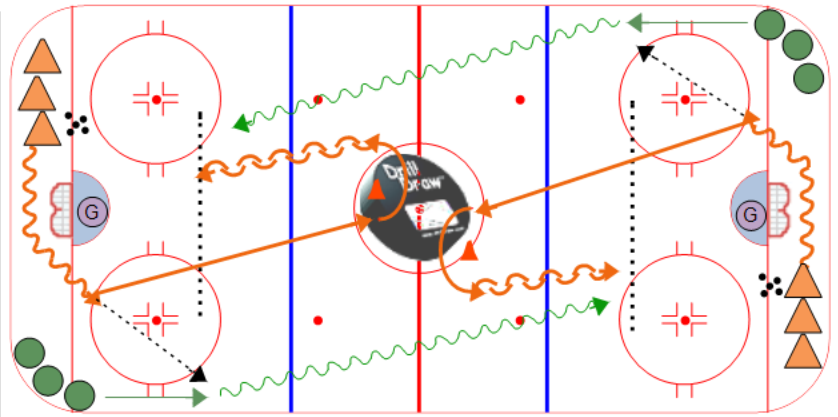

**Description**

Drill goes both sides at the same time.

At the whistle, defensemen  skates behind his net and passes the puck to forward  who accelerates towards opposite net.

Defensemen  after the pass goes to the center of the ice, around the pylon, pivots while always keeping his eyes on the player coming towards him.

**Key points :**

Precision

Speed

Judgement

Pivot facing player