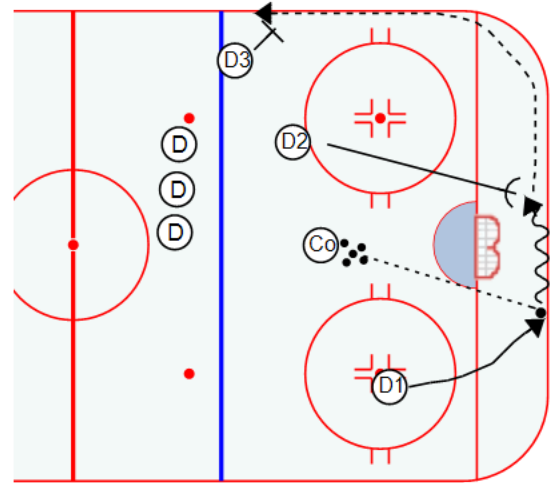

Title : Off the Wall Dump

Category #1 : Defensemen

Category #2 : Dump Out

**Description**

Coach dumps puck behind the net  
D1 retrieves the puck and skates behind the net  
D2 pressures D1 to force quick thinking  
D1 dumps the puck up the wall high off the glass  
D3 works the BL and tries to keep the puck in the zone

Alternate sides so the defensemen can work both forehand and backhand sides.

Spare D stay behind the BL and catch pucks that get out of the zone

Key points:
